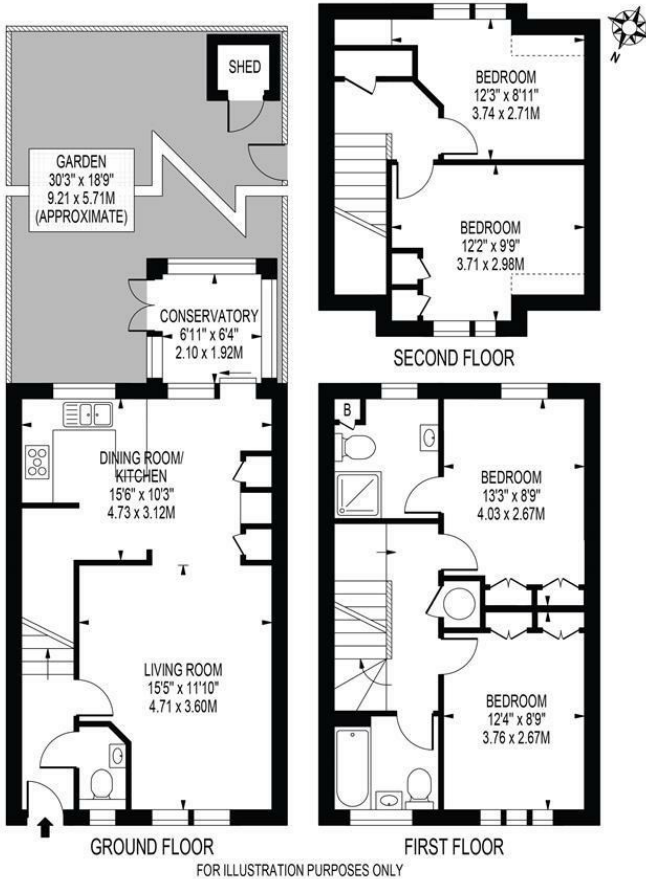

HEATHFIELD DRIVE

APPROXIMATE GROSS INTERNAL FLOOR AREA: 1147 SQ FT - 106.57 SQ M
(INCLUDING RESTRICTED HEIGHT AREA & EXCLUDING SHED)

APPROXIMATE GROSS INTERNAL FLOOR AREA OF RESTRICTED HEIGHT: 12 SQ FT - 1.12 SQ M

- Four Bedrooms
- Beautifully Presented
- Recently Refurbished
- Two Bathrooms
- Downstairs W/C
- Off Street Parking
- South Facing Garden
- EPC Rating : C
- Merton Council Tax Band : E